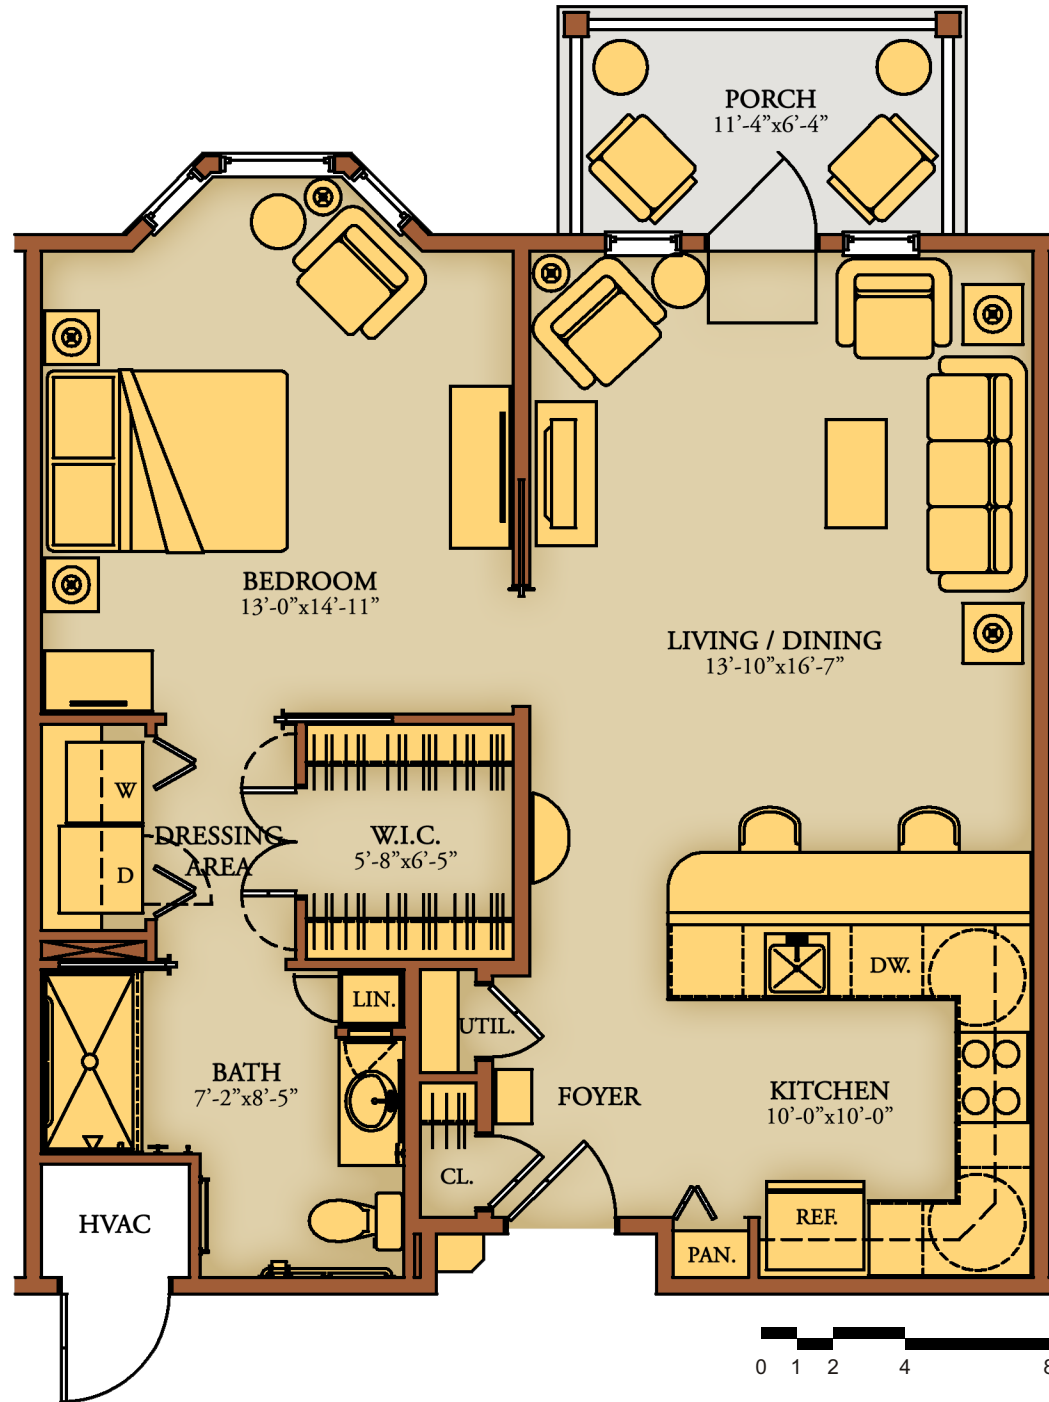

**COBURG VILLAGE**  
*The Lutheran Care Network*

**COLDEN 'A'**  
**ONE BEDROOM**  
**826 SF**

Note: This plan is at 3/16" scale

Furniture not included: layouts shown are representational only

Final dimensions and configuration may vary slightly from this plan