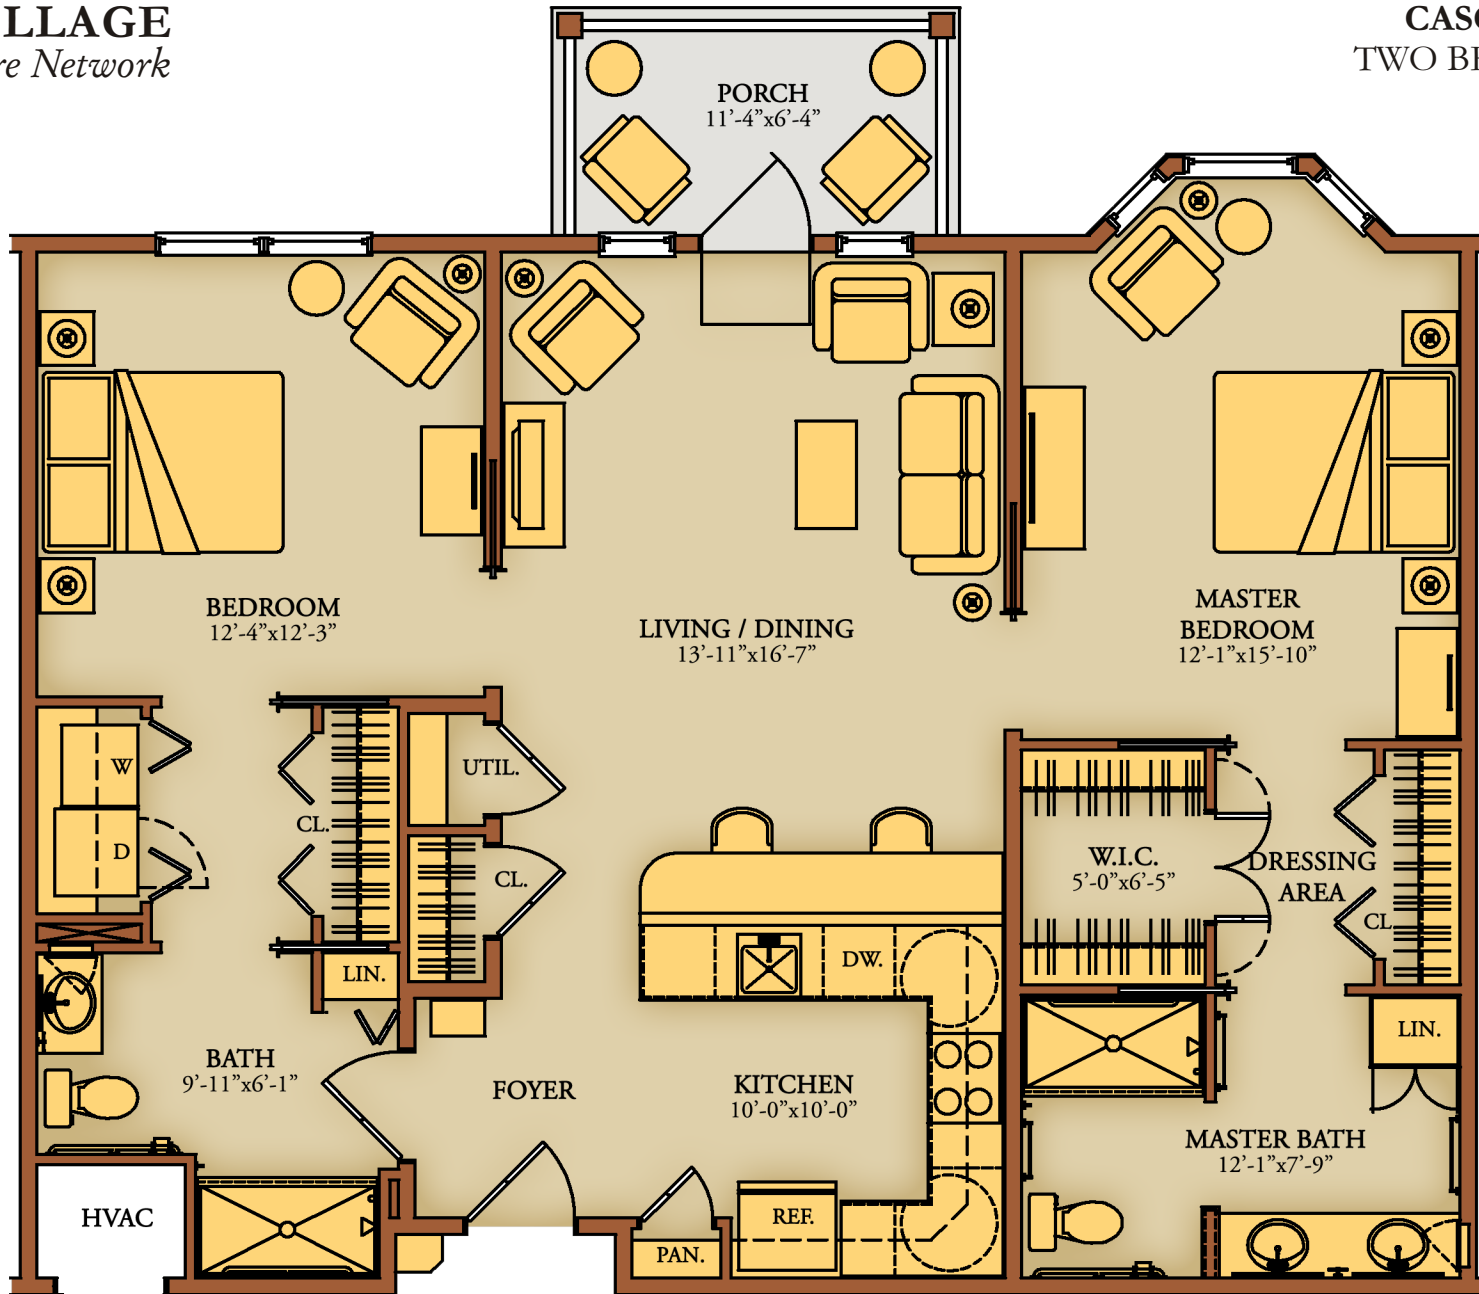

COBURG VILLAGE
The Lutheran Care Network

CASCADE 'D'
TWO BEDROOM
 1,179 SF

Note: This plan is at 3/16" scale

Furniture not included: layouts shown are representational only

Final dimensions and configuration may vary slightly from this plan