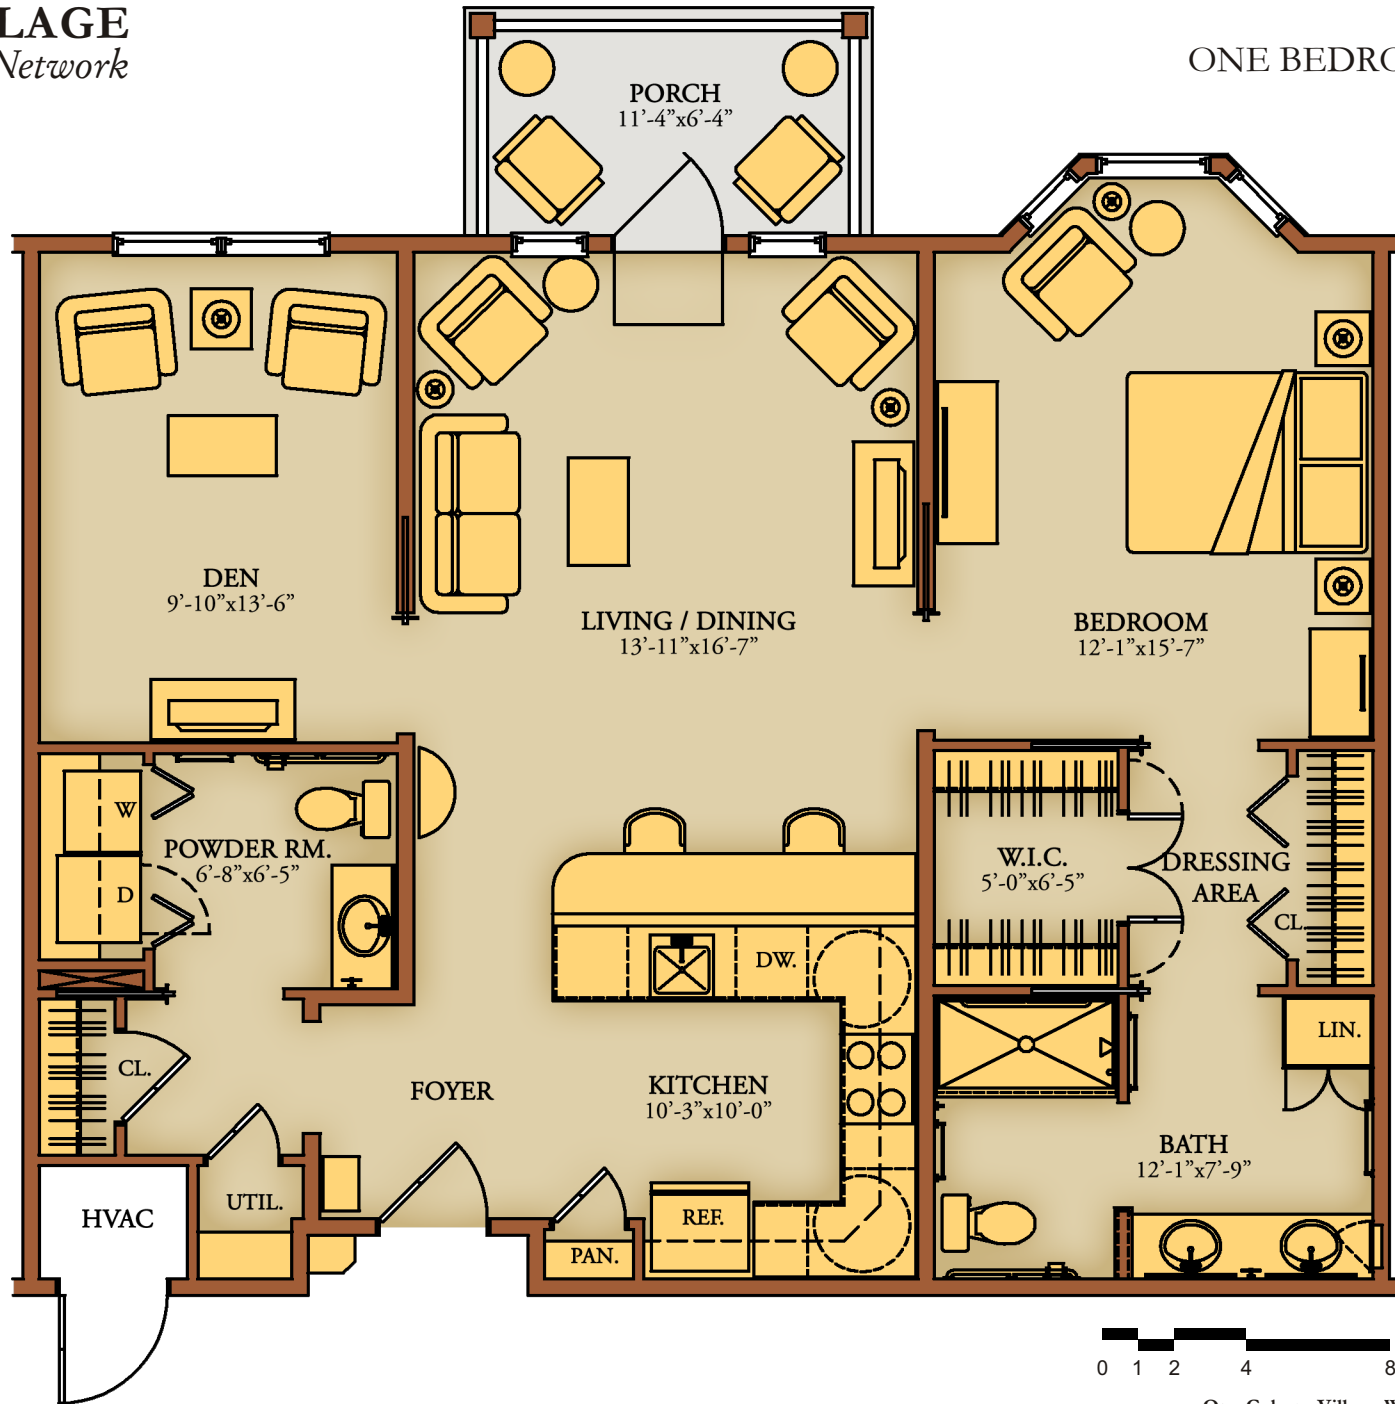

**COBURG VILLAGE**  
*The Lutheran Care Network*

**PLACID 'C'**  
ONE BEDROOM + DEN  
1,105 SF

Note: This plan is at 3/16" scale

Furniture not included: layouts shown are representational only

Final dimensions and configuration may vary slightly from this plan