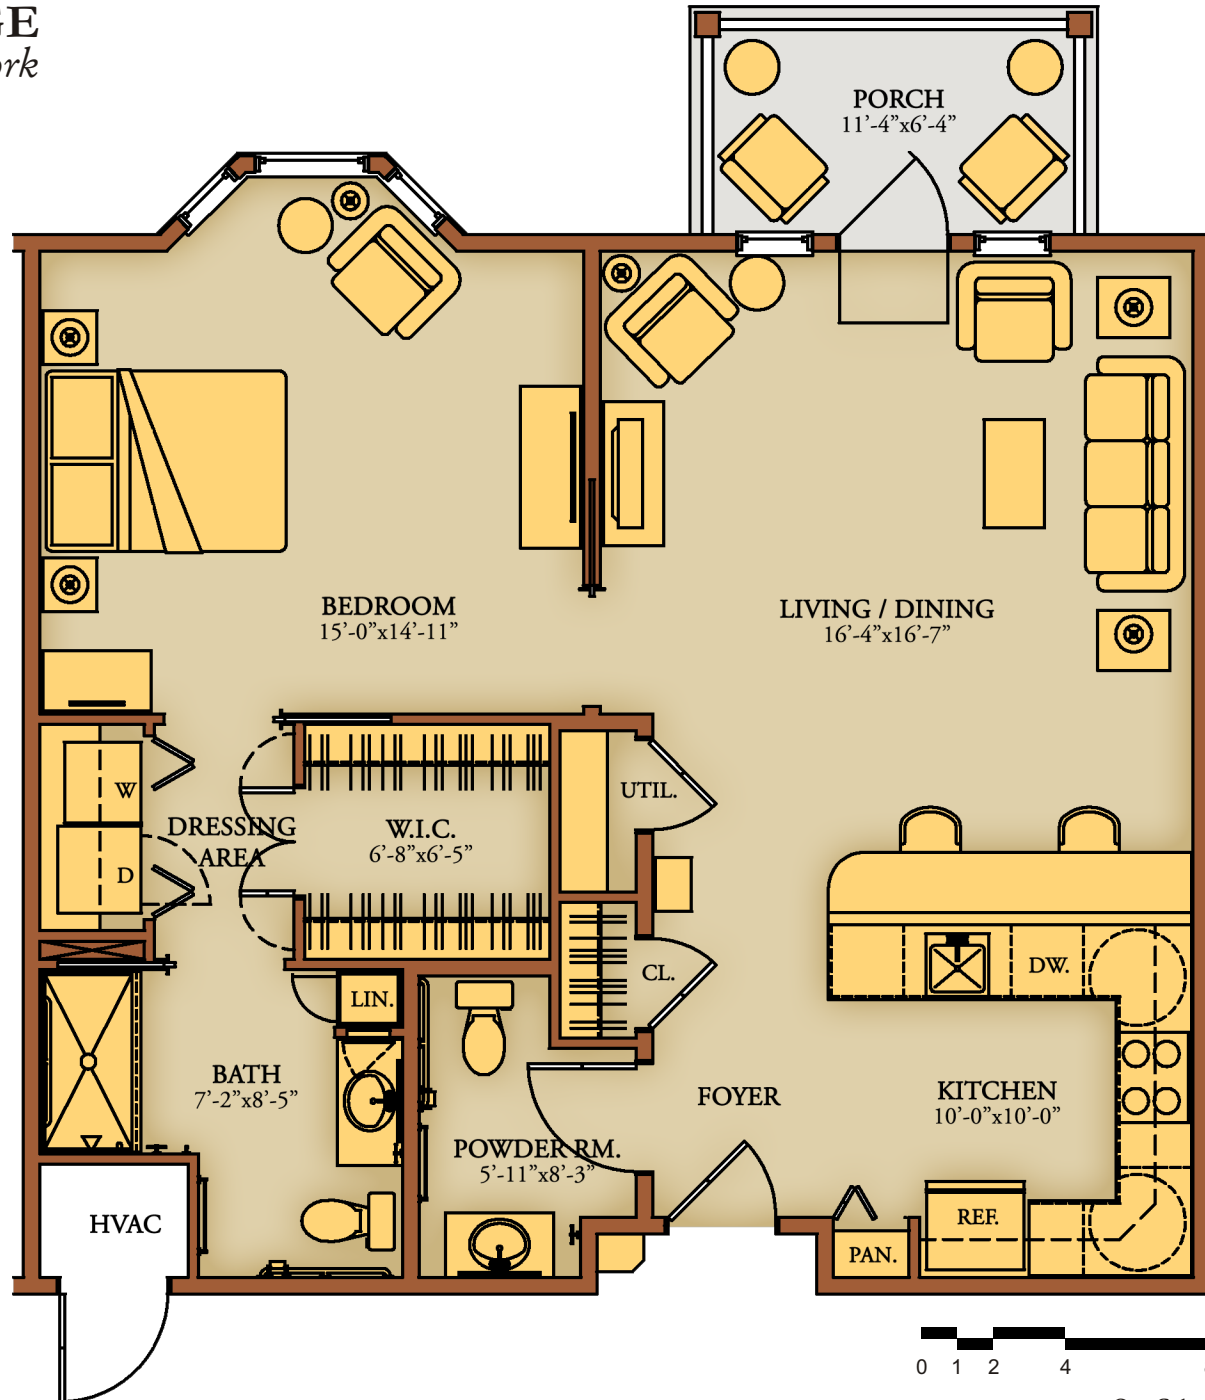

COBURG VILLAGE
The Lutheran Care Network

MADISON 'B'
ONE BEDROOM
958 SF

Note: This plan is at 3/16" scale

Furniture not included: layouts shown are representational only

Final dimensions and configuration may vary slightly from this plan